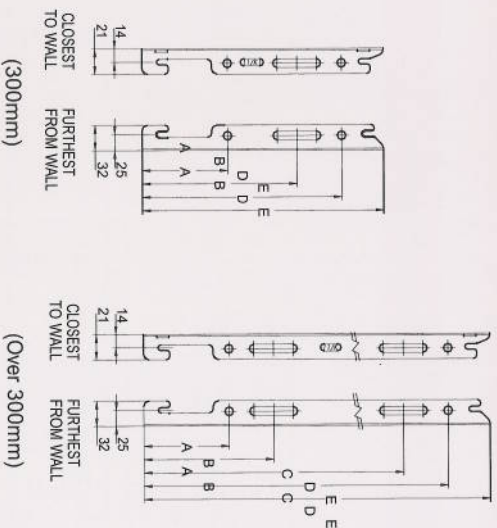

## Mounting Brackets

	DIMENSIONS		
	300mm	500mm	600mm
A	65mm	65mm	65mm
B	99mm	99mm	99mm
C	-	269mm	419mm
D	153mm	303mm	453mm
E	185mm	335mm	485mm

## Wall Mounting Information

K1

K2

**Stelrad Designer Radiator Collection also available ask in your local branch for details.**

**Wide Choice, Superb Quality,  
Extra Performance – The Savanna Range**

- › A range that provides sizing flexibility to meet most application requirements.
- › Factory fitted top grills and side panels provide a tight professional fit.
- › Conforms to BS EN 442, the European standard for radiators.
- › Guaranteed to perform to a maximum working pressure of 116 psi (8 bar).
- › Robust packaging protects the product through transit to installation.
- › Comes with 10 year manufacturer's warranty.