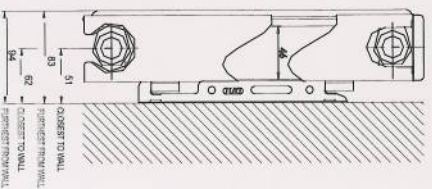

## Mounting Brackets

	DIMENSIONS		
	300mm	500mm	600mm
A	65mm	65mm	65mm
B	99mm	99mm	99mm
C	-	269mm	419mm
D	153mm	303mm	453mm
E	185mm	335mm	485mm

## Wall Mounting Information

K1

K2

**Stelrad Designer Radiator Collection also available ask in your local branch for details.**

**Wide Choice, Superb Quality,  
Extra Performance – The Savanna Range**

- › A range that provides sizing flexibility to meet most application requirements.
- › Factory fitted top grills and side panels provide a tight professional fit.
- › Conforms to BS EN 442, the European standard for radiators.
- › Guaranteed to perform to a maximum working pressure of 116 psi (8 bar).
- › Robust packaging protects the product through transit to installation.
- › Comes with 10 year manufacturer's warranty.