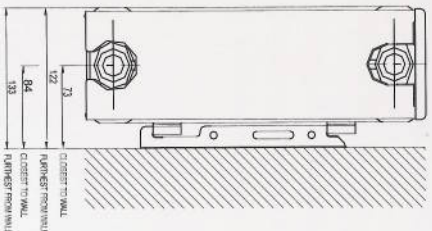

## Mounting Brackets

	DIMENSIONS		
	300mm	500mm	600mm
A	65mm	65mm	65mm
B	99mm	99mm	99mm
C	-	269mm	419mm
D	153mm	303mm	453mm
E	185mm	335mm	485mm

## Wall Mounting Information

K1

K2

**Stelrad Designer Radiator Collection also available ask in your local branch for details.**

**Wide Choice, Superb Quality,  
Extra Performance – The Savanna Range**

- › A range that provides sizing flexibility to meet most application requirements.
- › Factory fitted top grills and side panels provide a tight professional fit.
- › Conforms to BS EN 442, the European standard for radiators.
- › Guaranteed to perform to a maximum working pressure of 116 psi (8 bar).
- › Robust packaging protects the product through transit to installation.
- › Comes with 10 year manufacturer's warranty.